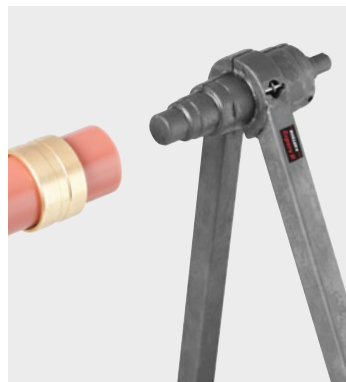

ROLLER'S *Exparo H*

German Top Quality

Robust, compact one-handed tube expander for PEX tubes series S 5 according to ISO 4065 Ø 12–40 mm.

- Graduated expanding mandrels for expanding different pipe dimensions, without tool change.
- Ultra-light, only 0.7 kg.
- Torsion-free, force transmitting expanding tongs for effortless expanding. For one-hand operation.

Scope of Delivery   Art.-No.   €

ROLLER'S *Exparo H*

One-hand tube expander, in box	150550 A	196,18