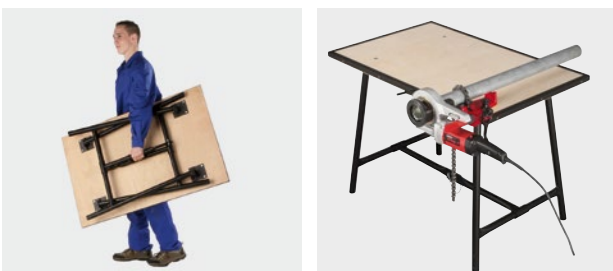

ROLLER'S *Ideal S*

Robust S-grip pipe wrenches (Swedish model) for pipes up to Ø 3".

- According to DIN 5234–Form C, of chrome-vanadium steel, drop forged, tempered, powder-coated. With reinforced sleeve and captive setting nut. For heavy stress and long life.
- 3-point clamping by S-shaped grip, self-clamping, for secure gripping and holding of different materials including smooth pipes.
- Safe handling by ergonomically designed arm shape and trapping protection.

ROLLER'S *Ideal W*

Robust water pump pliers for pipes up to Ø 1½".

- According to ISO 8976. Of chrome-vanadium steel, drop forged, tempered, powder-coated. With reinforced, ground, pushed-through fabric.
- 7 adjustments. For heavy stress and long life.
- Self-clamping jaws for secure gripping and holding.
- Safe handling by ergonomically designed arm shape and trapping protection.

Designation	for pipes up to Ø	Art.-No.	€
ROLLER'S <i>Ideal W</i>			
W 175	1"	116050 A	25,43
W 240	1¼"	116055 A	29,27
W 300	1½"	116060 A	43,08

ROLLER'S *Werkmeister*

Strong, easily transportable collapsible workbench for universal application, work surface according to DIN 68 705. Highly resistant up to 300 kg.

- Robust tubular steel frame, fast, easy erection and disassembly by toggle lever catch.
- Weather-proof glued, impregnated work surface made of beech or birch multiplex special plywood according to DIN 68705. Tear-proof, level and twist-proof, also ideal for fixing vices.
- Resistant to impact and splitting all round by steel edge guard. Galvanised screws and nuts.
- **ROLLER'S *Werkmeister E***
Handy and light, only 23 kg. Work surface birch-multiplex, 800 × 600 mm. Working height 800 mm.
- **ROLLER'S *Werkmeister***
Indestructible. Top quality Made in Germany. Handy and light, only 28 kg. Work surface beech-multiplex, 1100 × 700 mm. Working height 800 mm.