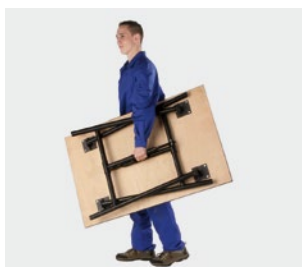

ROLLER'S *Ideal S*

Robust S-grip pipe wrenches (Swedish model) for pipes up to Ø 3".

- According to DIN 5234–Form C, of chrome-vanadium steel, drop forged, tempered, powder-coated. With reinforced sleeve and captive setting nut. For heavy stress and long life.
- 3-point clamping by S-shaped grip, self-clamping, for secure gripping and holding of different materials including smooth pipes.
- Safe handling by ergonomically designed arm shape and trapping protection.

ROLLER'S *Ideal W*

Robust water pump pliers for pipes up to Ø 1½".

- According to ISO 8976. Of chrome-vanadium steel, drop forged, tempered, powder-coated. With reinforced, ground, pushed-through fabric.
- 7 adjustments. For heavy stress and long life.
- Self-clamping jaws for secure gripping and holding.
- Safe handling by ergonomically designed arm shape and trapping protection.

Designation	for pipes up to Ø	Art.-No.	€
ROLLER'S <i>Ideal W</i>			
W 175	1"	116050 A	25,43
W 240	1¼"	116055 A	29,27
W 300	1½"	116060 A	43,08

ROLLER'S *Werkmeister*

German Top Quality

Strong, easily transportable collapsible workbench for universal application, work surface according to DIN 68 705. Highly resistant up to 300 kg.

- Robust tubular steel frame, fast, easy erection and disassembly by toggle lever catch.
- Weather-proof glued, impregnated work surface made of beech or birch multiplex special plywood according to DIN 68705. Tear-proof, level and twist-proof, also ideal for fixing vices.
- Resistant to impact and splitting all round by steel edge guard. Galvanised screws and nuts.
- **ROLLER'S *Werkmeister E***
Handy and light, only 23 kg. Work surface birch-multiplex, 800 × 600 mm. Working height 800 mm.
- **ROLLER'S *Werkmeister***
Indestructible. Top quality Made in Germany. Handy and light, only 28 kg. Work surface beech-multiplex, 1100 × 700 mm. Working height 800 mm.