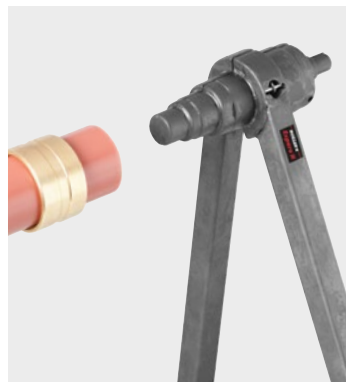

ROLLER'S *Exparo H*

German Top Quality

Robust, compact one-handed tube expander for PEX tubes series S 5 according to ISO 4065 Ø 12–40 mm.

- Graduated expanding mandrels for expanding different pipe dimensions, without tool change.
- Ultra-light, only 0.7 kg.
- Torsion-free, force transmitting expanding tongs for effortless expanding. For one-hand operation.

Scope of Delivery   Art.-No.   Kč

ROLLER'S *Exparo H*

One-hand tube expander, in box	150550 A	5 670,00