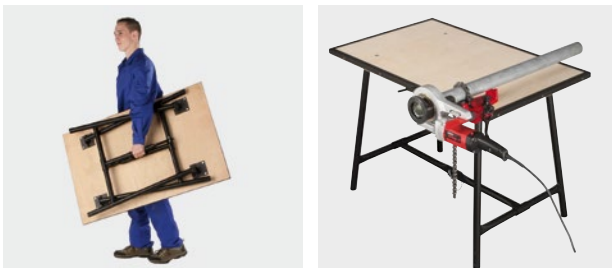

ROLLER'S *Ideal S*

Robust S-grip pipe wrenches (Swedish model) for pipes up to Ø 3".

- According to DIN 5234–Form C, of chrome-vanadium steel, drop forged, tempered, powder-coated. With reinforced sleeve and captive setting nut. For heavy stress and long life.
- 3-point clamping by S-shaped grip, self-clamping, for secure gripping and holding of different materials including smooth pipes.
- Safe handling by ergonomically designed arm shape and trapping protection.

ROLLER'S *Ideal W*

Robust water pump pliers for pipes up to Ø 1½".

- According to ISO 8976. Of chrome-vanadium steel, drop forged, tempered, powder-coated. With reinforced, ground, pushed-through fabric.
- 7 adjustments. For heavy stress and long life.
- Self-clamping jaws for secure gripping and holding.
- Safe handling by ergonomically designed arm shape and trapping protection.

Designation	for pipes up to Ø	Art.-No.	Kč
ROLLER'S <i>Ideal W</i>			
W 175	1"	116050 A	735,00
W 240	1¼"	116055 A	846,00
W 300	1½"	116060 A	1 250,00

ROLLER'S *Werkmeister*

German Top Quality

Strong, easily transportable collapsible workbench for universal application, work surface according to DIN 68 705. Highly resistant up to 300 kg.

- Robust tubular steel frame, fast, easy erection and disassembly by toggle lever catch.
- Weather-proof glued, impregnated work surface made of beech or birch multiplex special plywood according to DIN 68705. Tear-proof, level and twist-proof, also ideal for fixing vices.
- Resistant to impact and splitting all round by steel edge guard. Galvanised screws and nuts.
- **ROLLER'S *Werkmeister E***
Handy and light, only 23 kg. Work surface birch-multiplex, 800 × 600 mm. Working height 800 mm.
- **ROLLER'S *Werkmeister***
Indestructible. Top quality Made in Germany. Handy and light, only 28 kg. Work surface beech-multiplex, 1100 × 700 mm. Working height 800 mm.