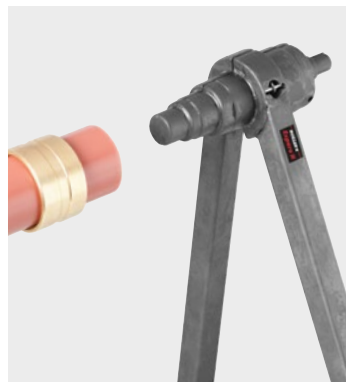

- Even, centric expansion by conical expanding mandrel (conical angle 18°) for ROLLER'S expander heads P and suitable expander heads of other makes.
- Torsion-free, force transmitting expanding tongs for easy expanding.
- **Full range of system-specific ROLLER'S expander heads P** for all common compression sleeve systems, according to the requirements of the respective compression sleeve system, see page 149.

### ROLLER'S *Exparo P* Set

Expanding tongs P, ROLLER'S expander heads P according to the respective compression sleeve system, in steel case.

<b>Set AT P 16+20+25</b>	aquatherm SHT PB/PE-Rohre	150021 A	<b>630,00</b>
<b>Set AT V 16+20+25</b>	aquatherm SHT Mehrschicht- Metallverbundrohre	150033 A	<b>630,00</b>
<b>Set IV 16/17+20/21+25/26</b>	IVT PRINETO, Würth PRINETO	150026 A	<b>630,00</b>
<b>Set RH HAS 17+20+25</b>	REHAU RAUTHERM S, (REHAU HAS), General Fittings Serie 3400 PEX Gold-Therm	150027 A	<b>630,00</b>
<b>Set RH HIS 16-20-25</b>	REHAU RAUTITAN flex/gas flex/pink/his, General Fittings Serie 3400 PEX, REVEL, Sep- pelfricke SD Sistemi Italia Nero- flex, TIEMME Assialpex	150028 A	<b>630,00</b>
<b>Set RH MKV 16+20+25</b>	REHAU RAUTITAN stabil/gas stabil, General Fittings Serie 3400 PEX/AL/PEX, Seppelfricke SD Sistemi Italia Sylver	150022 A	<b>630,00</b>
<b>Set RH 16+20+25</b>	REHAU RAUTHERM (série S 5), REHAU (GBR) EVERLOC	150029 R	<b>630,00</b>
<b>Set TC 16-18/20-25</b>	TECE TECEflex	150025 A	<b>630,00</b>

## ROLLER'S *Exparo H*

German Top Quality

**Robust, compact one-handed tube expander for PEX tubes series S 5 according to ISO 4065 Ø 12–40 mm.**

- Graduated expanding mandrels for expanding different pipe dimensions, without tool change.
- Ultra-light, only 0.7 kg.
- Torsion-free, force transmitting expanding tongs for effortless expanding. For one-hand operation.