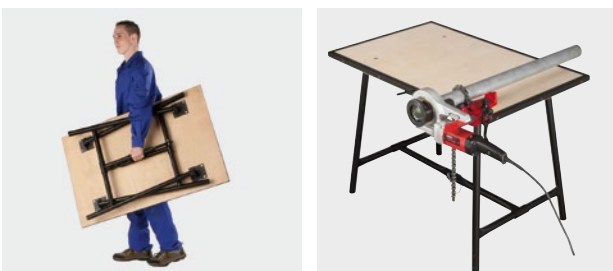

ROLLER'S *Ideal S*

Robust S-grip pipe wrenches (Swedish model) for pipes up to Ø 3".

- According to DIN 5234–Form C, of chrome-vanadium steel, drop forged, tempered, powder-coated. With reinforced sleeve and captive setting nut. For heavy stress and long life.
- 3-point clamping by S-shaped grip, self-clamping, for secure gripping and holding of different materials including smooth pipes.
- Safe handling by ergonomically designed arm shape and trapping protection.

ROLLER'S *Ideal W*

Robust water pump pliers for pipes up to Ø 1½".

- According to ISO 8976. Of chrome-vanadium steel, drop forged, tempered, powder-coated. With reinforced, ground, pushed-through fabric.
- 7 adjustments. For heavy stress and long life.
- Self-clamping jaws for secure gripping and holding.
- Safe handling by ergonomically designed arm shape and trapping protection.

Designation	for pipes up to Ø	Art.-No.	€
ROLLER'S <i>Ideal W</i>			
W 175	1"	116050 A	26,90
W 240	1¼"	116055 A	30,90
W 300	1½"	116060 A	45,50

ROLLER'S *Werkmeister*

German Top Quality

Strong, easily transportable collapsible workbench for universal application, work surface according to DIN 68 705. Highly resistant up to 300 kg.

- Robust tubular steel frame, fast, easy erection and disassembly by toggle lever catch.
- Weather-proof glued, impregnated work surface made of beech or birch multiplex special plywood according to DIN 68705. Tear-proof, level and twist-proof, also ideal for fixing vices.
- Resistant to impact and splitting all round by steel edge guard. Galvanised screws and nuts.
- **ROLLER'S *Werkmeister E***
Handy and light, only 23 kg. Work surface birch-multiplex, 800 × 600 mm. Working height 800 mm.
- **ROLLER'S *Werkmeister***
Indestructible. Top quality Made in Germany. Handy and light, only 28 kg. Work surface beech-multiplex, 1100 × 700 mm. Working height 800 mm.