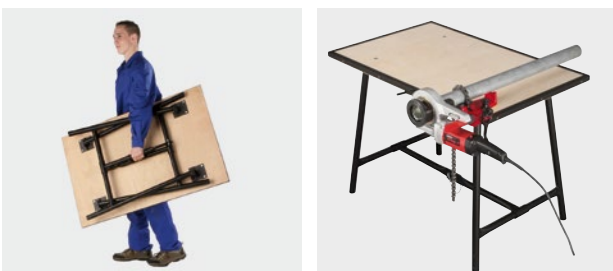

ROLLER'S *Ideal S*

Robust S-grip pipe wrenches (Swedish model) for pipes up to Ø 3".

- According to DIN 5234–Form C, of chrome-vanadium steel, drop forged, tempered, powder-coated. With reinforced sleeve and captive setting nut. For heavy stress and long life.
- 3-point clamping by S-shaped grip, self-clamping, for secure gripping and holding of different materials including smooth pipes.
- Safe handling by ergonomically designed arm shape and trapping protection.

ROLLER'S *Ideal W*

Robust water pump pliers for pipes up to Ø 1½".

- According to ISO 8976. Of chrome-vanadium steel, drop forged, tempered, powder-coated. With reinforced, ground, pushed-through fabric.
- 7 adjustments. For heavy stress and long life.
- Self-clamping jaws for secure gripping and holding.
- Safe handling by ergonomically designed arm shape and trapping protection.

Designation	for pipes up to Ø	Art.-No.	€
ROLLER'S <i>Ideal W</i>			
W 175	1"	116050 A	25,43
W 240	1¼"	116055 A	29,27
W 300	1½"	116060 A	43,08

ROLLER'S *Werkmeister*

German Top Quality

Strong, easily transportable collapsible workbench for universal application, work surface according to DIN 68 705. Highly resistant up to 300 kg.

- Robust tubular steel frame, fast, easy erection and disassembly by toggle lever catch.
- Weather-proof glued, impregnated work surface made of beech or birch multiplex special plywood according to DIN 68705. Tear-proof, level and twist-proof, also ideal for fixing vices.
- Resistant to impact and splitting all round by steel edge guard. Galvanised screws and nuts.
- **ROLLER'S *Werkmeister E***
Handy and light, only 23 kg. Work surface birch-multiplex, 800 × 600 mm. Working height 800 mm.
- **ROLLER'S *Werkmeister***
Indestructible. Top quality Made in Germany. Handy and light, only 28 kg. Work surface beech-multiplex, 1100 × 700 mm. Working height 800 mm.