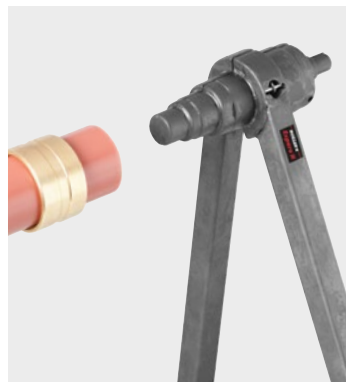

ROLLER'S *Exparo H*

German Top Quality

Robust, compact one-handed tube expander for PEX tubes series S 5 according to ISO 4065 Ø 12–40 mm.

- Graduated expanding mandrels for expanding different pipe dimensions, without tool change.
- Ultra-light, only 0.7 kg.
- Torsion-free, force transmitting expanding tongs for effortless expanding. For one-hand operation.

Scope of Delivery   Art.-No.   €

ROLLER'S *Exparo H*

One-hand tube expander, in box	150550 A	216,00